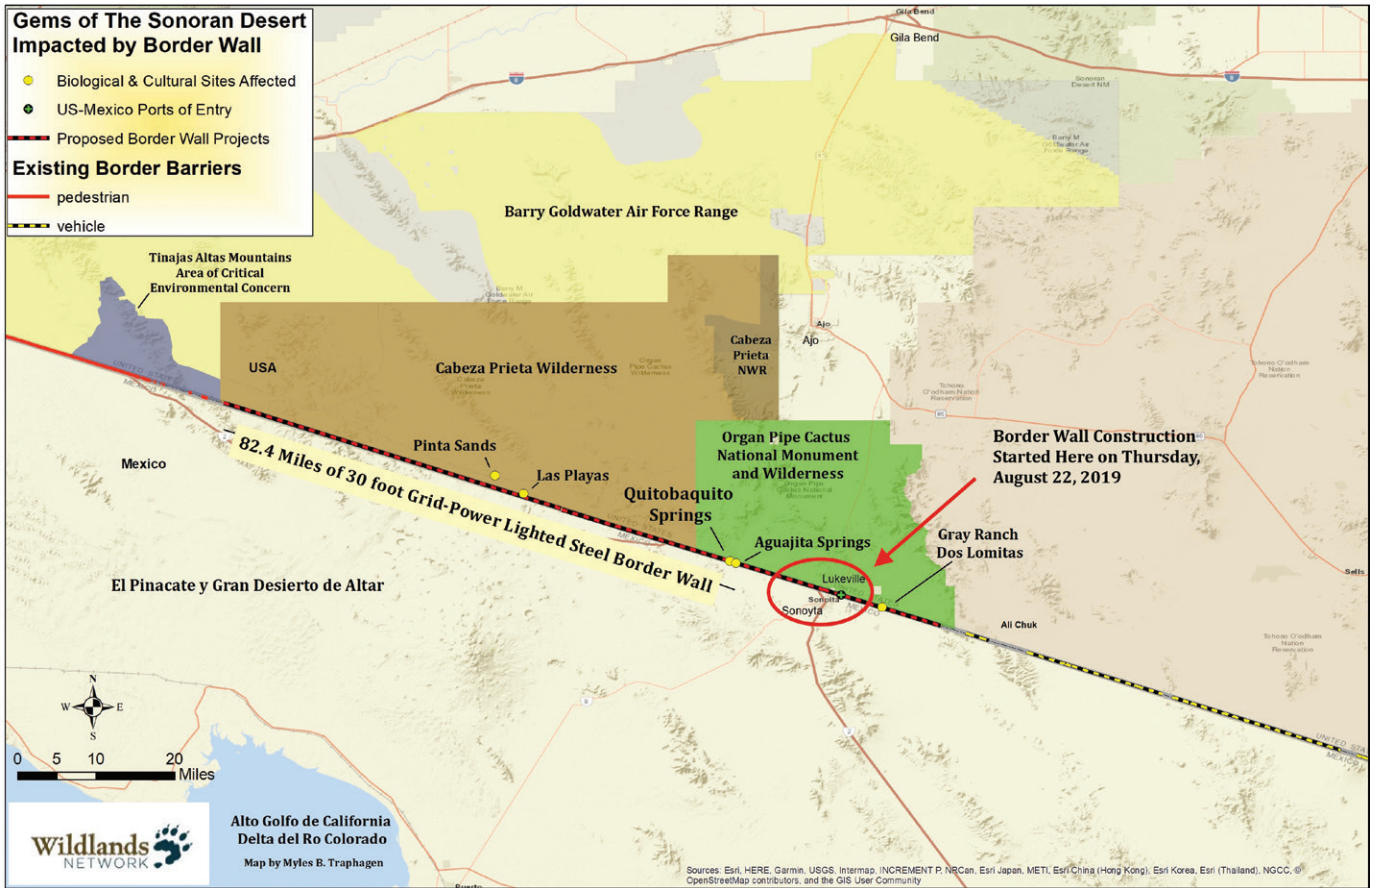

IN SUMMARY, the undersigned call for planning and stewardship needed to protect and conserve these sites, and possibly others, on Organ Pipe and Cabeza Prieta. Based on decades of research, examples of adverse impacts would include modifying surface and groundwater flows; depleting groundwater; preventing wildlife from crossing the boundary to access water; interfering with nighttime activity of animals through lighting; inserting a 30-foot wall next to or within a property on the National Register; destroying prehistoric and historic artifacts and their context; and temporarily impacting a structure on the National Register. We ask that this information be recognized and actions that can irreparably harm the integrity of these sites and the binational borderlands be stopped. Future generations rely on the consideration of government agencies and the outcry of concerned citizens.